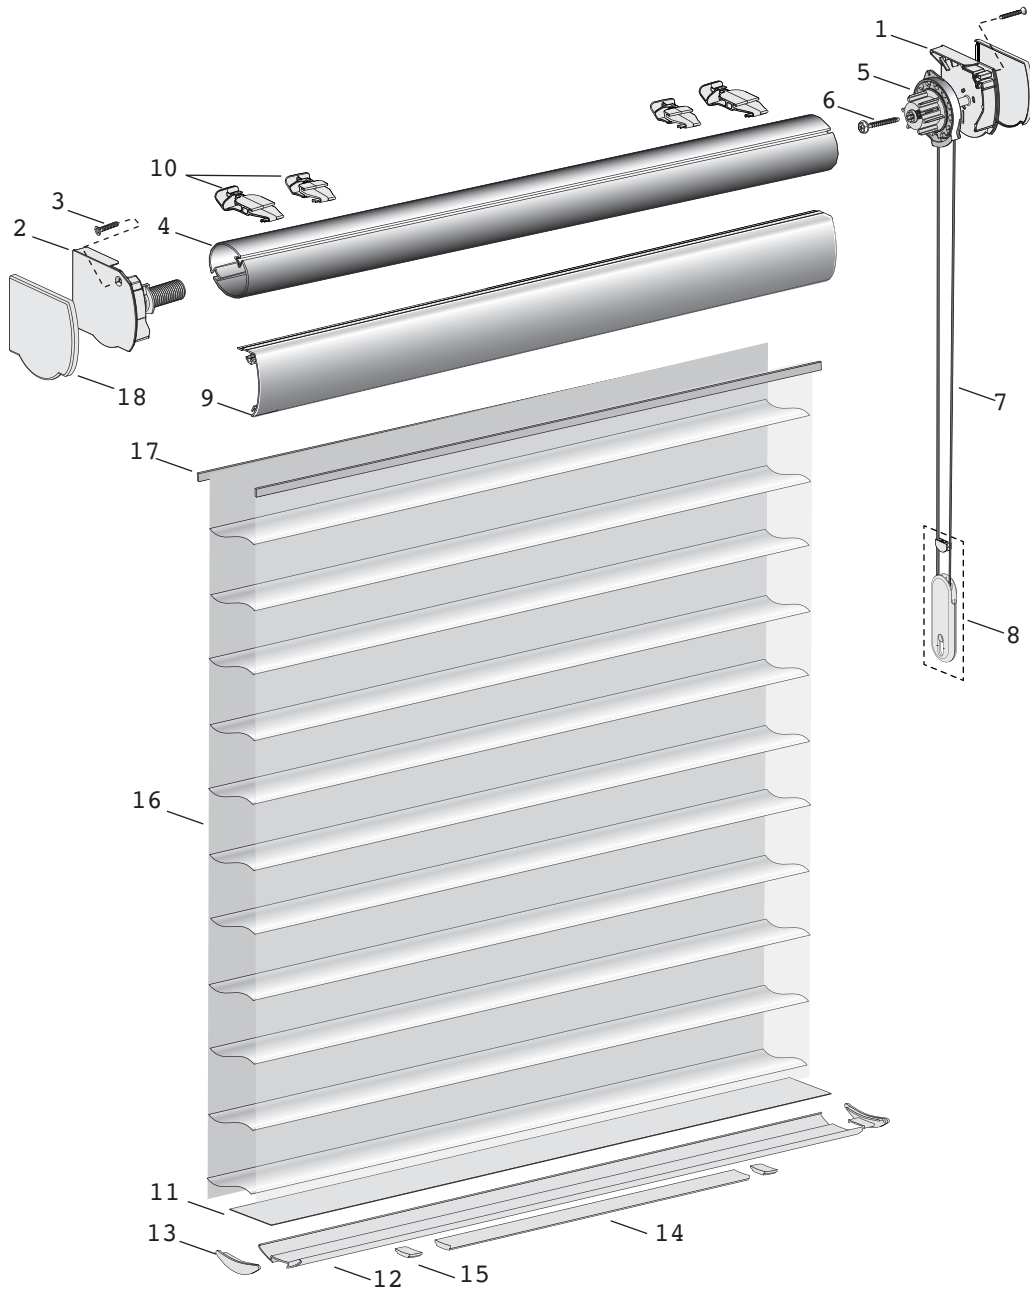

Height

Minimum	600 mm
Maximum	5500 mm

ENERGY EFFICIENCY

Silhouette® FR Window Shadings Light-Dimming Vanes

Insulation	★★
Solar Heat Control	★★★
Daylighting	★★★★★
Ultraviolet Protection	★★★★★
Sound Absorption	★★

DESIGN OPTIONS

Easyrise™

This continuous cord loop and clutch assembly makes operating large shades easier.

Motorization

Versatile range of motors and controls to maximize shading benefits without cords.

Silhouette® FR Window Shadings

SILHOUETTE - EASYRISE™

Classic Single

Standard Parts

- | | | |
|---|-----------------------------|-------------------------|
| 1. Headrail End Plate | 7. Cord Loop | 15. Weight Clips |
| 2. Idler Assembly | 8. Universal Cord Tensioner | 16. Fabric |
| 3. Screw, FLH PHH #8-18 x 0.75" | 9. Headrail | 17. Polystrip With Tape |
| 4. Rotator Rail, 0.050 LW,
Universal | 10. SU Std. Top Limit | 18. Cover Set |
| 5. RB Clutch ER | 11. Bottom Slat | |
| 6. Screw (Clutch), #10 x 1 3/8"
SHWH Zinc-Plated | 12. Bottom Rail | |
| | 13. Bottom Rail End Caps | |
| | 14. Balance Weight | |