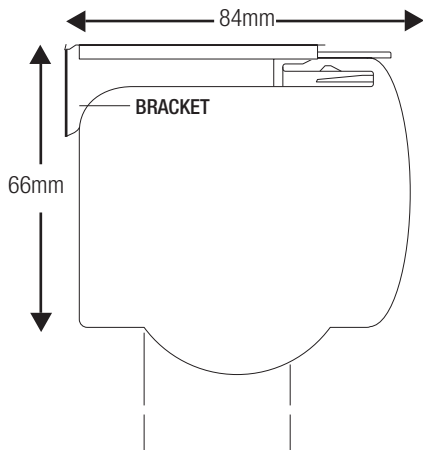

SILHOUETTE - EASYRISE™

Classic Single

Standard Parts

- | | | |
|---|-----------------------------|-------------------------|
| 1. Headrail End Plate | 7. Cord Loop | 15. Weight Clips |
| 2. Idler Assembly | 8. Universal Cord Tensioner | 16. Fabric |
| 3. Screw, FLH PHH #8-18 x 0.75" | 9. Headrail | 17. Polystrip With Tape |
| 4. Rotator Rail, 0.050 LW,
Universal | 10. SU Std. Top Limit | 18. Cover Set |
| 5. RB Clutch ER | 11. Bottom Slat | |
| 6. Screw (Clutch), #10 x 1 3/8"
SHWH Zinc-Plated | 12. Bottom Rail | |
| | 13. Bottom Rail End Caps | |
| | 14. Balance Weight | |

Silhouette® FR Window Shadings

Motorization

Standard Parts

- | | |
|-------------------------|--------------------------------------|
| 1. Motor | 8. Balance Weight |
| 2. Wheel and Crown | 9. Weight Clips |
| 3. End Plug | 10. Fabric |
| 4. End Plug Bracket | 11. Polystrip With Tape |
| 5. Bottom Slat | 12. SU Steel Insert Strip |
| 6. Bottom Rail | 13. Cover Set |
| 7. Bottom Rail End Caps | 14. Rotator Rail, 0.0501w, Universal |
| | 15. Headrail |

Silhouette® FR Window Shadings

HEADRAIL AND BRACKET SIZE

Silhouette Easyrise

Silhouette Motorization

Wall Mount Bracket

Ceiling Mount Bracket