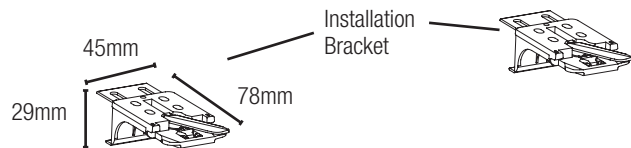

Silhouette® FR Window Shadings

HEADRAIL AND BRACKET SIZE

Silhouette Easyrise