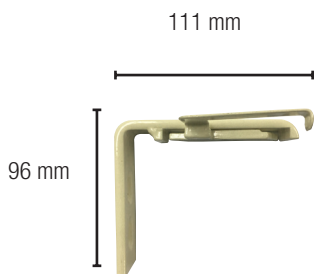

SILHOUETTE - EASYRISE™

Classic Single

Standard Parts

- | | | |
|---|-----------------------------|-------------------------|
| 1. Headrail End Plate | 7. Cord Loop | 15. Weight Clips |
| 2. Idler Assembly | 8. Universal Cord Tensioner | 16. Fabric |
| 3. Screw, FLH PHH #8-18 x 0.75" | 9. Headrail | 17. Polystrip With Tape |
| 4. Rotator Rail, 0.050 LW,
Universal | 10. SU Std. Top Limit | 18. Cover Set |
| 5. RB Clutch ER | 11. Bottom Slat | |
| 6. Screw (Clutch), #10 x 1 3/8"
SHWH Zinc-Plated | 12. Bottom Rail | |
| | 13. Bottom Rail End Caps | |
| | 14. Balance Weight | |

Silhouette® FR Window Shadings

Motorization

Standard Parts

- | | |
|-------------------------|--------------------------------------|
| 1. Motor | 8. Balance Weight |
| 2. Wheel and Crown | 9. Weight Clips |
| 3. End Plug | 10. Fabric |
| 4. End Plug Bracket | 11. Polystrip With Tape |
| 5. Bottom Slat | 12. SU Steel Insert Strip |
| 6. Bottom Rail | 13. Cover Set |
| 7. Bottom Rail End Caps | 14. Rotator Rail, 0.0501w, Universal |
| | 15. Headrail |

Silhouette® FR Window Shadings

HEADRAIL AND BRACKET SIZE

Silhouette Easyrise

Silhouette Motorization

Wall Mount Bracket

Ceiling Mount Bracket