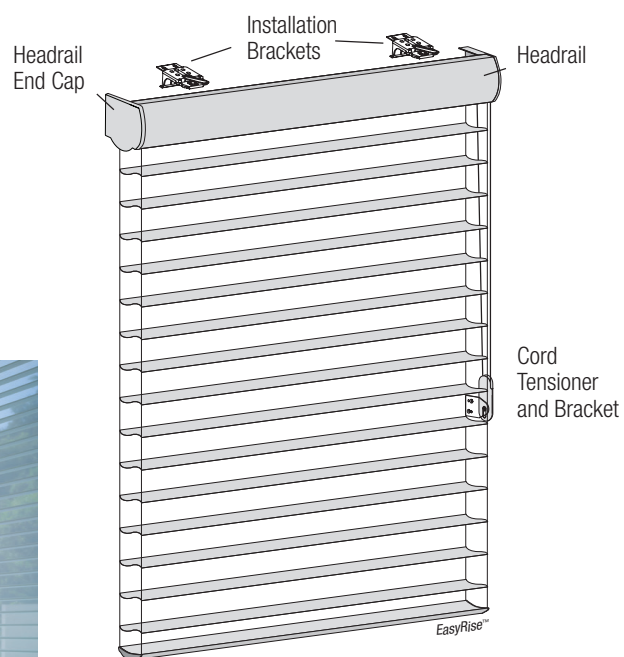

Silhouette® FR Window Shadings

Silhouette® FR

Silhouette® FR Window Shadings

Silhouette® FR Window Shadings combine the advantage of draperies and shades into a single beautiful window covering. Silhouette shadings have soft fabric vanes suspended between two sheers to produce the soft, elegant look of a sheer with the light control of a blind.

FABRIC

- 3" Bon Soir™ Light-Dimming

Recommended applications: Light-Dimming

KEY FEATURES

- Silhouette shadings retract into headrail for unobstructed views
- No cords run through the fabric to detract from its simple elegance.
- GREENGUARD Gold Certified for low-emitting products
- Passes NFPA 701 Small Scale Flammability testing
- For safety, EasyRise™ continuous cord loop and cord tensioner anchor cord at side of window or motorized shade without cord

Silhouette® FR Window Shadings

KEY FEATURES

Light Control

- Soft fabric vanes are suspended between two sheer fabric
- Vanes tilt for variable light control and privacy
- Transform harsh direct sunlight into soft light in a room while maintaining a clear view-through
- Provide protection from ultraviolet ray up to 88% with opened vanes and 99% with closed vanes