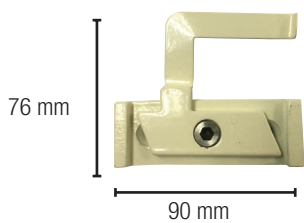

SILHOUETTE - EASYRISE™

Classic Single

Standard Parts

- | | | |
|---|-----------------------------|-------------------------|
| 1. Headrail End Plate | 7. Cord Loop | 15. Weight Clips |
| 2. Idler Assembly | 8. Universal Cord Tensioner | 16. Fabric |
| 3. Screw, FLH PHH #8-18 x 0.75" | 9. Headrail | 17. Polystrip With Tape |
| 4. Rotator Rail, 0.050 LW,
Universal | 10. SU Std. Top Limit | 18. Cover Set |
| 5. RB Clutch ER | 11. Bottom Slat | |
| 6. Screw (Clutch), #10 x 1 3/8"
SHWH Zinc-Plated | 12. Bottom Rail | |
| | 13. Bottom Rail End Caps | |
| | 14. Balance Weight | |

Silhouette® FR Window Shadings

Motorization

Standard Parts

- | | |
|-------------------------|--------------------------------------|
| 1. Motor | 8. Balance Weight |
| 2. Wheel and Crown | 9. Weight Clips |
| 3. End Plug | 10. Fabric |
| 4. End Plug Bracket | 11. Polystrip With Tape |
| 5. Bottom Slat | 12. SU Steel Insert Strip |
| 6. Bottom Rail | 13. Cover Set |
| 7. Bottom Rail End Caps | 14. Rotator Rail, 0.0501w, Universal |
| | 15. Headrail |

Silhouette® FR Window Shadings

HEADRAIL AND BRACKET SIZE

Silhouette Easyrise

Silhouette Motorization

Wall Mount Bracket

Ceiling Mount Bracket